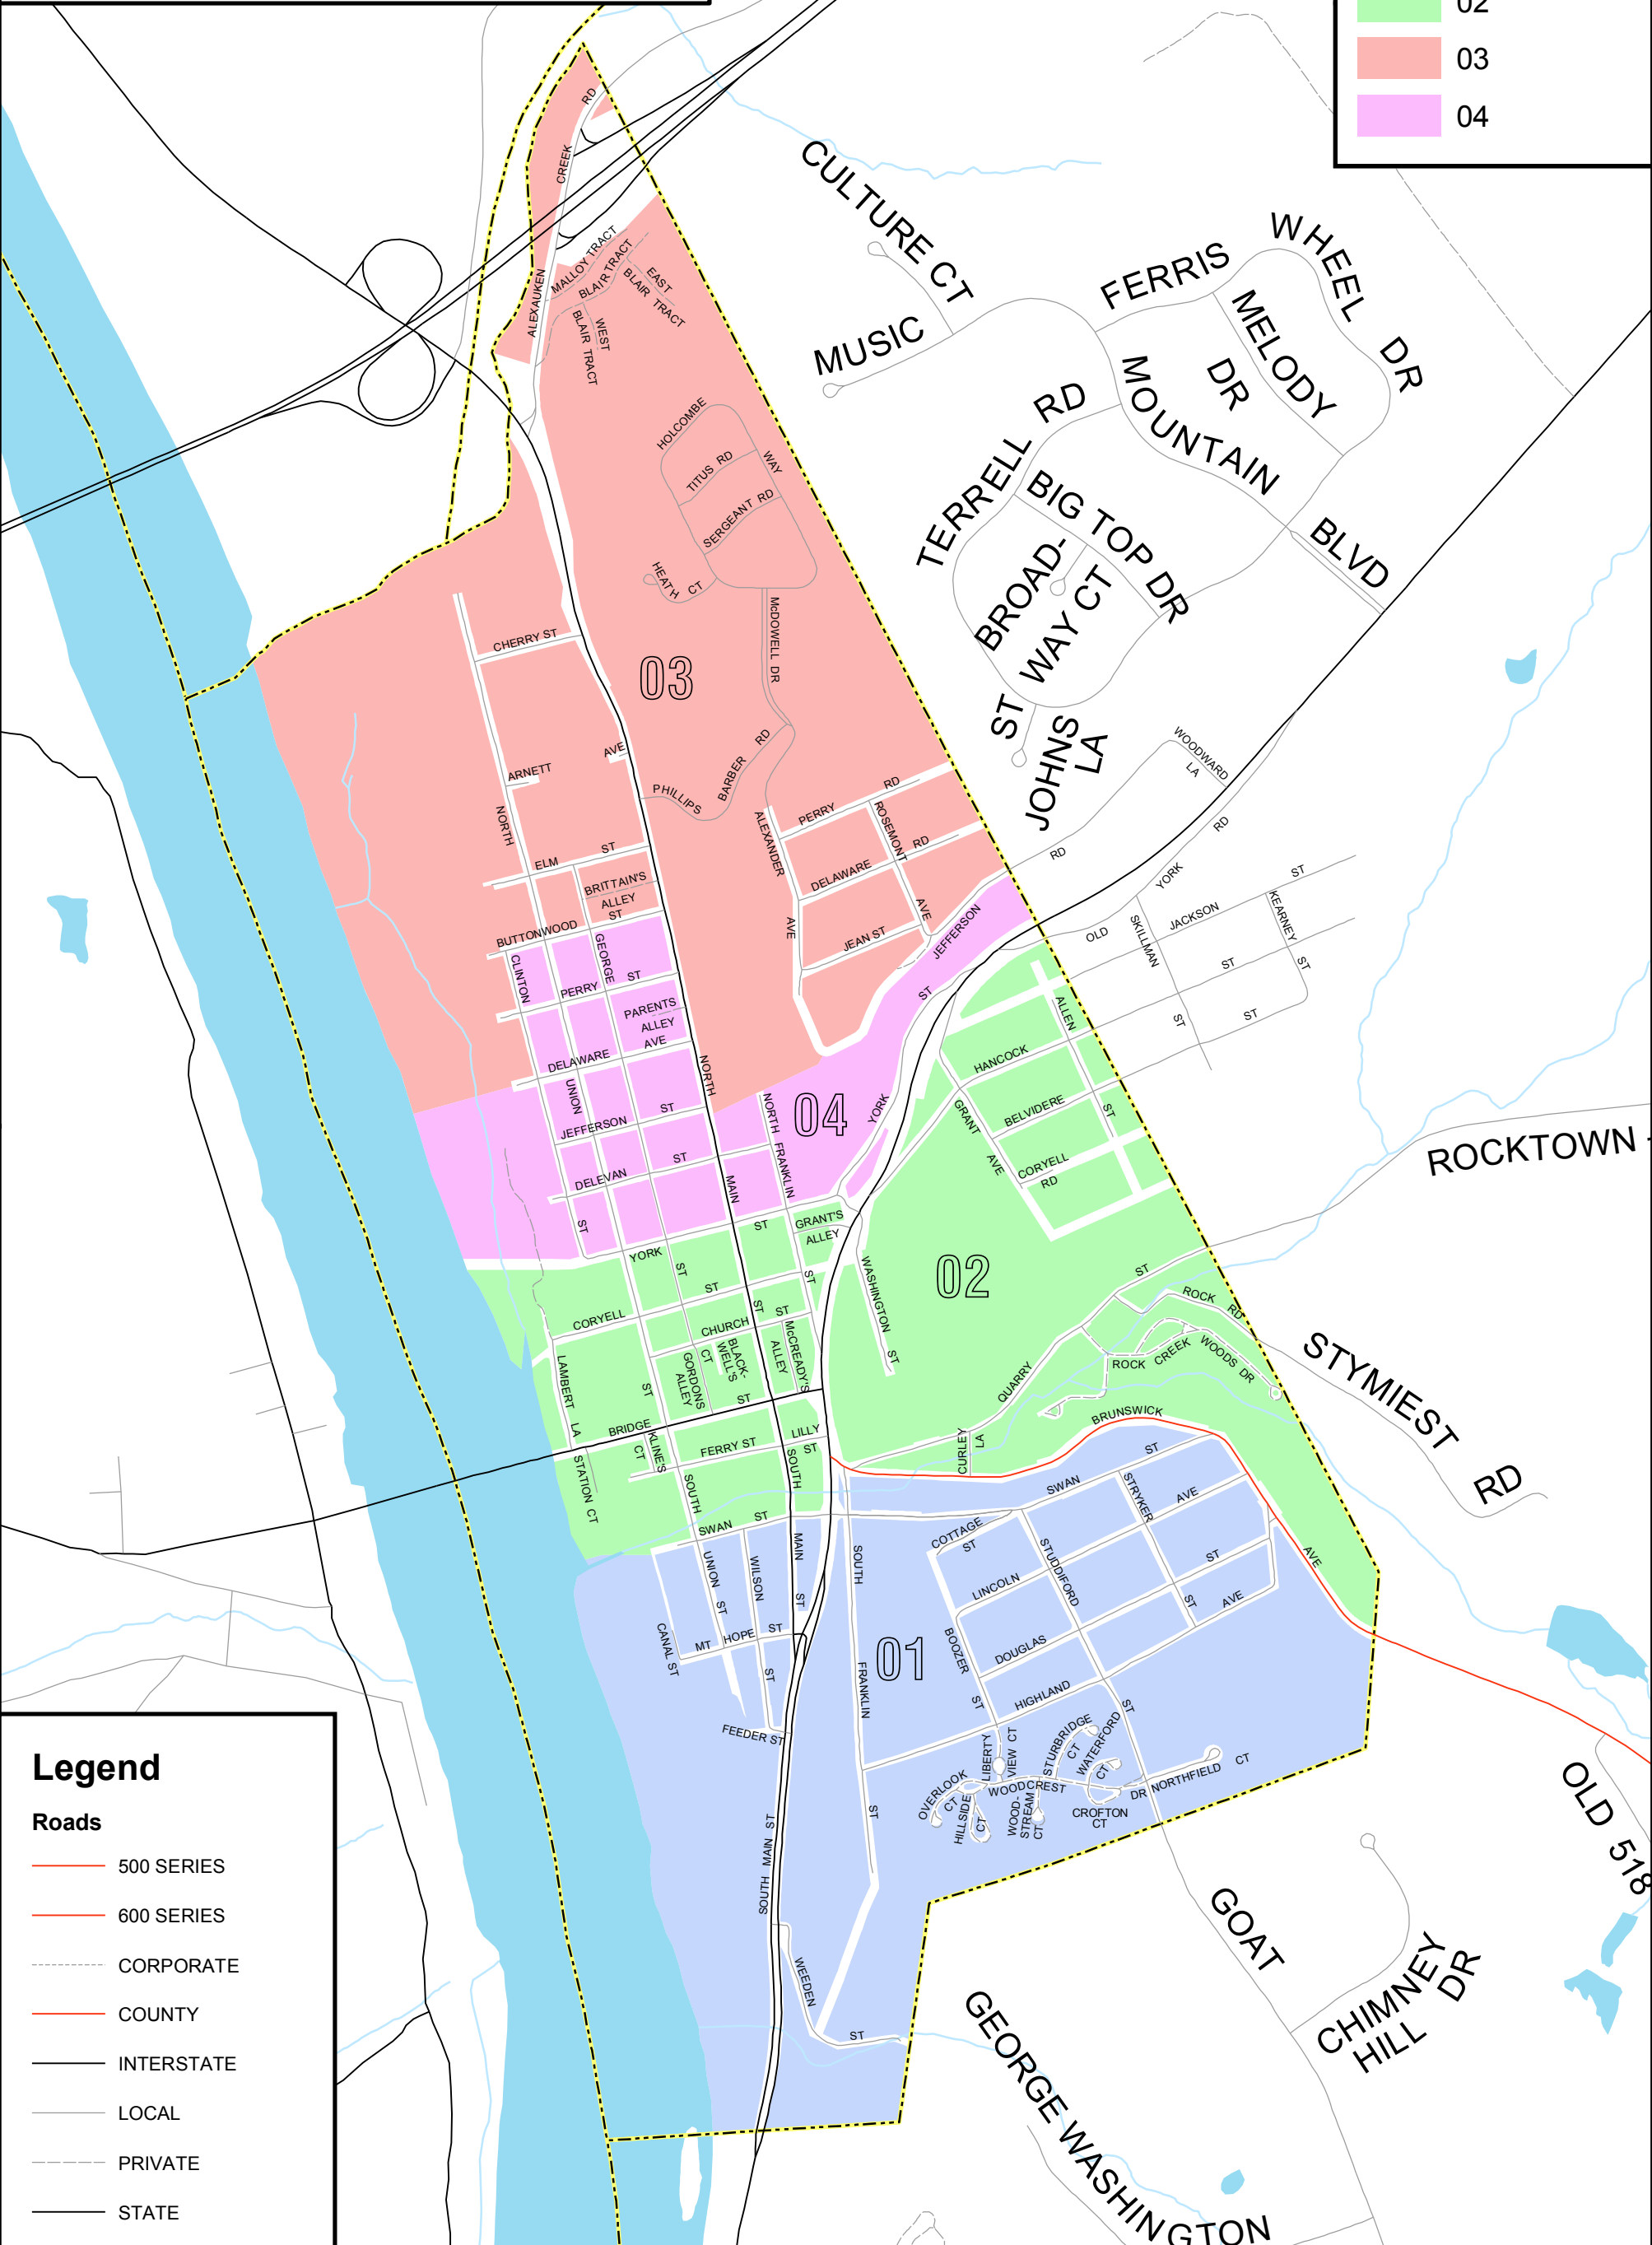

# City of Lambertville Election Districts

### Election Districts

- 01
- 02
- 03
- 04

### Legend

**Roads**

- 500 SERIES
- 600 SERIES
- CORPORATE
- COUNTY
- INTERSTATE
- LOCAL
- PRIVATE
- STATE
- STATE ROUTE
- U.S. ROUTE
- Municipal Boundaries

Map prepared by the Hunterdon County Division of GIS from HCGIS data.

0 0.125 0.25 0.5 0.75 Miles