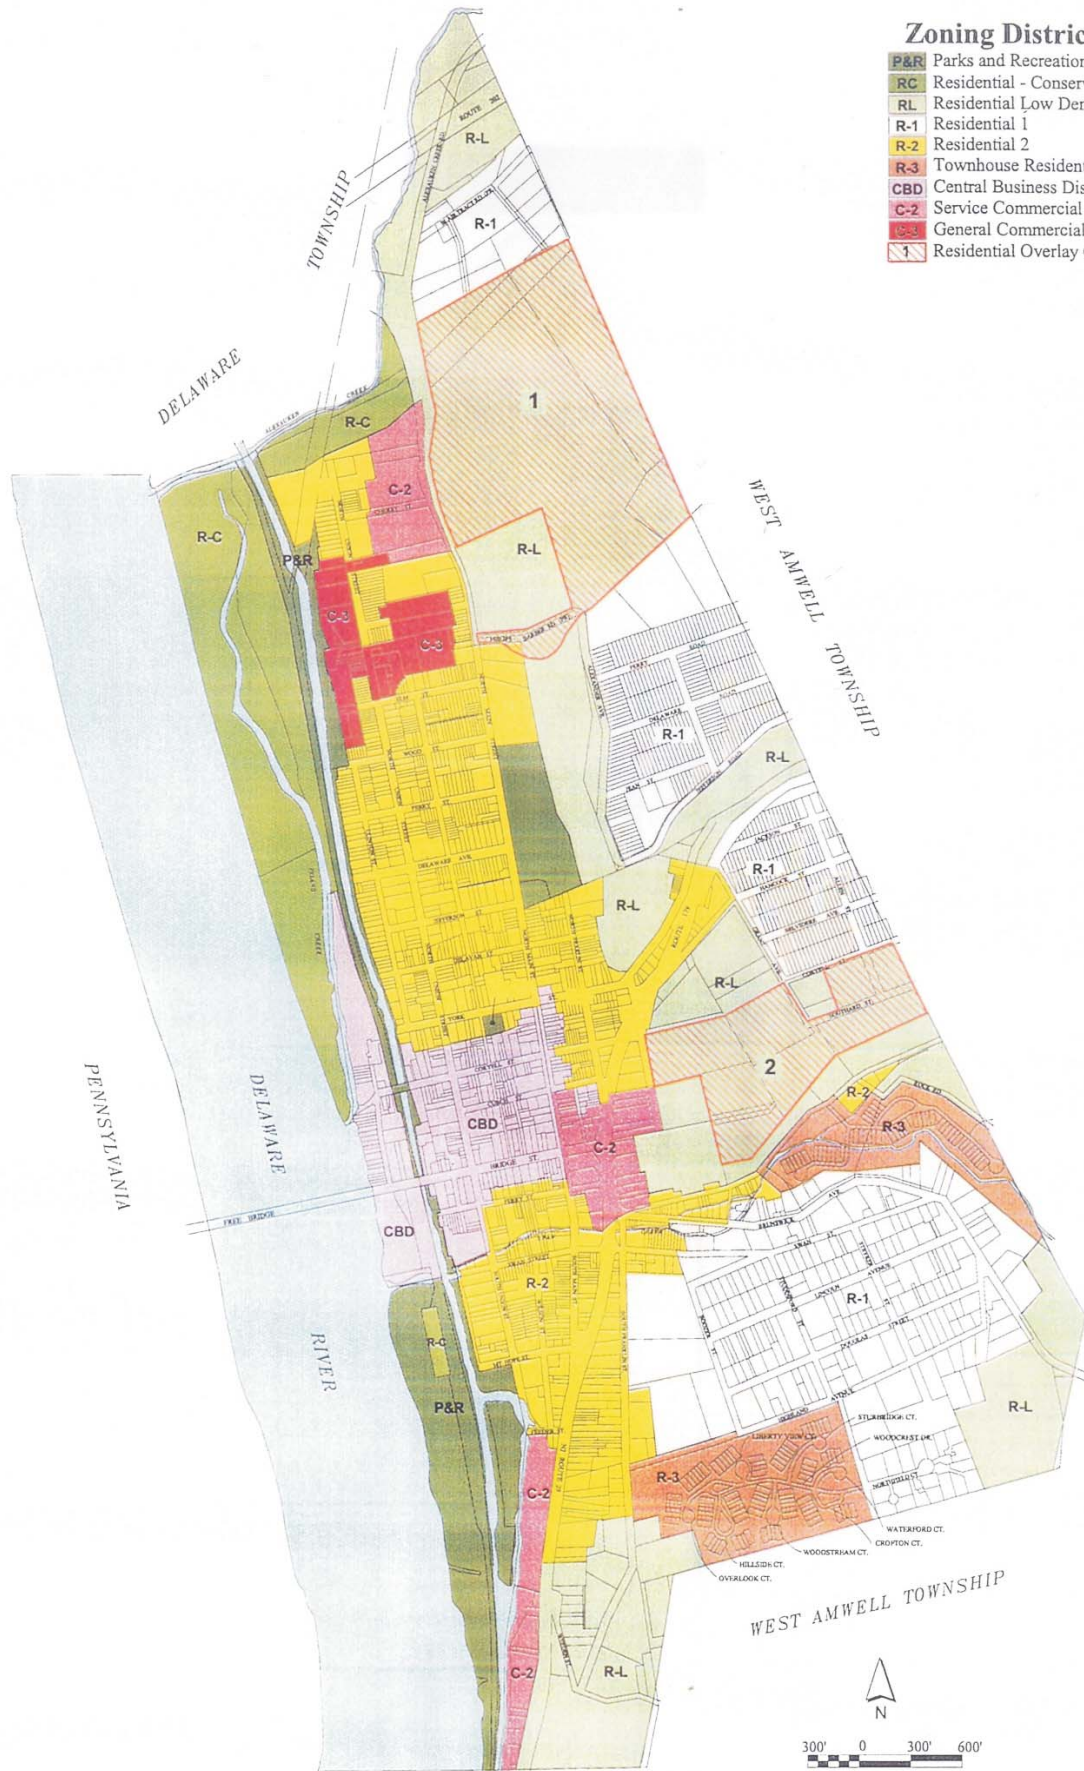

Zoning Districts

P&R	Parks and Recreation
RC	Residential - Conservation
RL	Residential Low Density
R-1	Residential 1
R-2	Residential 2
R-3	Townhouse Residential
CBD	Central Business District
C-2	Service Commercial
C-3	General Commercial
1	Residential Overlay Option

Lambertville Zoning Map
Lambertville Environmental Commission

FIGURE
2

DATE: February 20, 2001